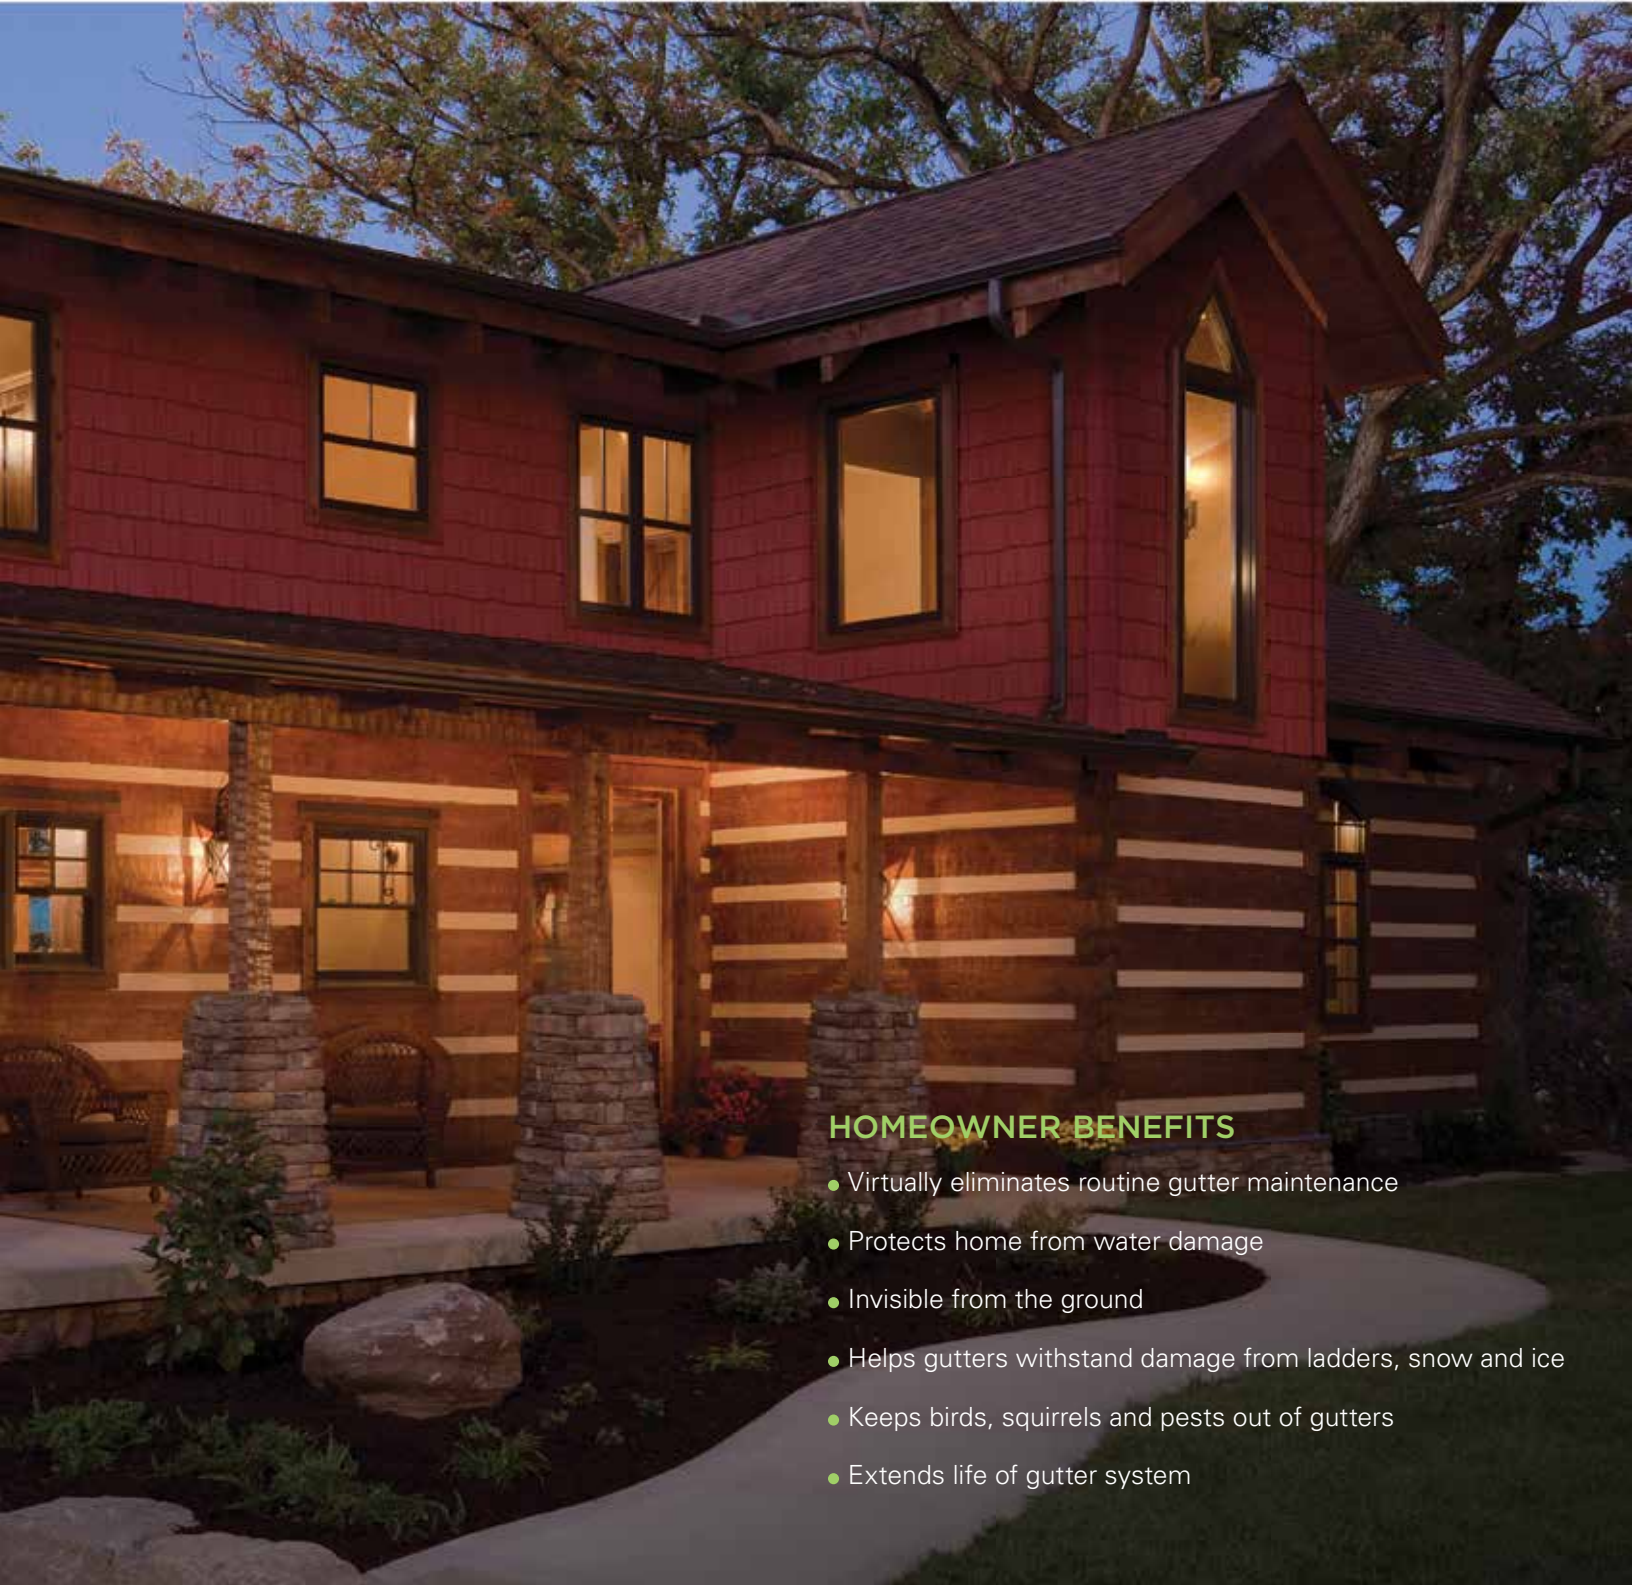

HOMEOWNER BENEFITS

- Virtually eliminates routine gutter maintenance
- Protects home from water damage
- Invisible from the ground
- Helps gutters withstand damage from ladders, snow and ice
- Keeps birds, squirrels and pests out of gutters
- Extends life of gutter system