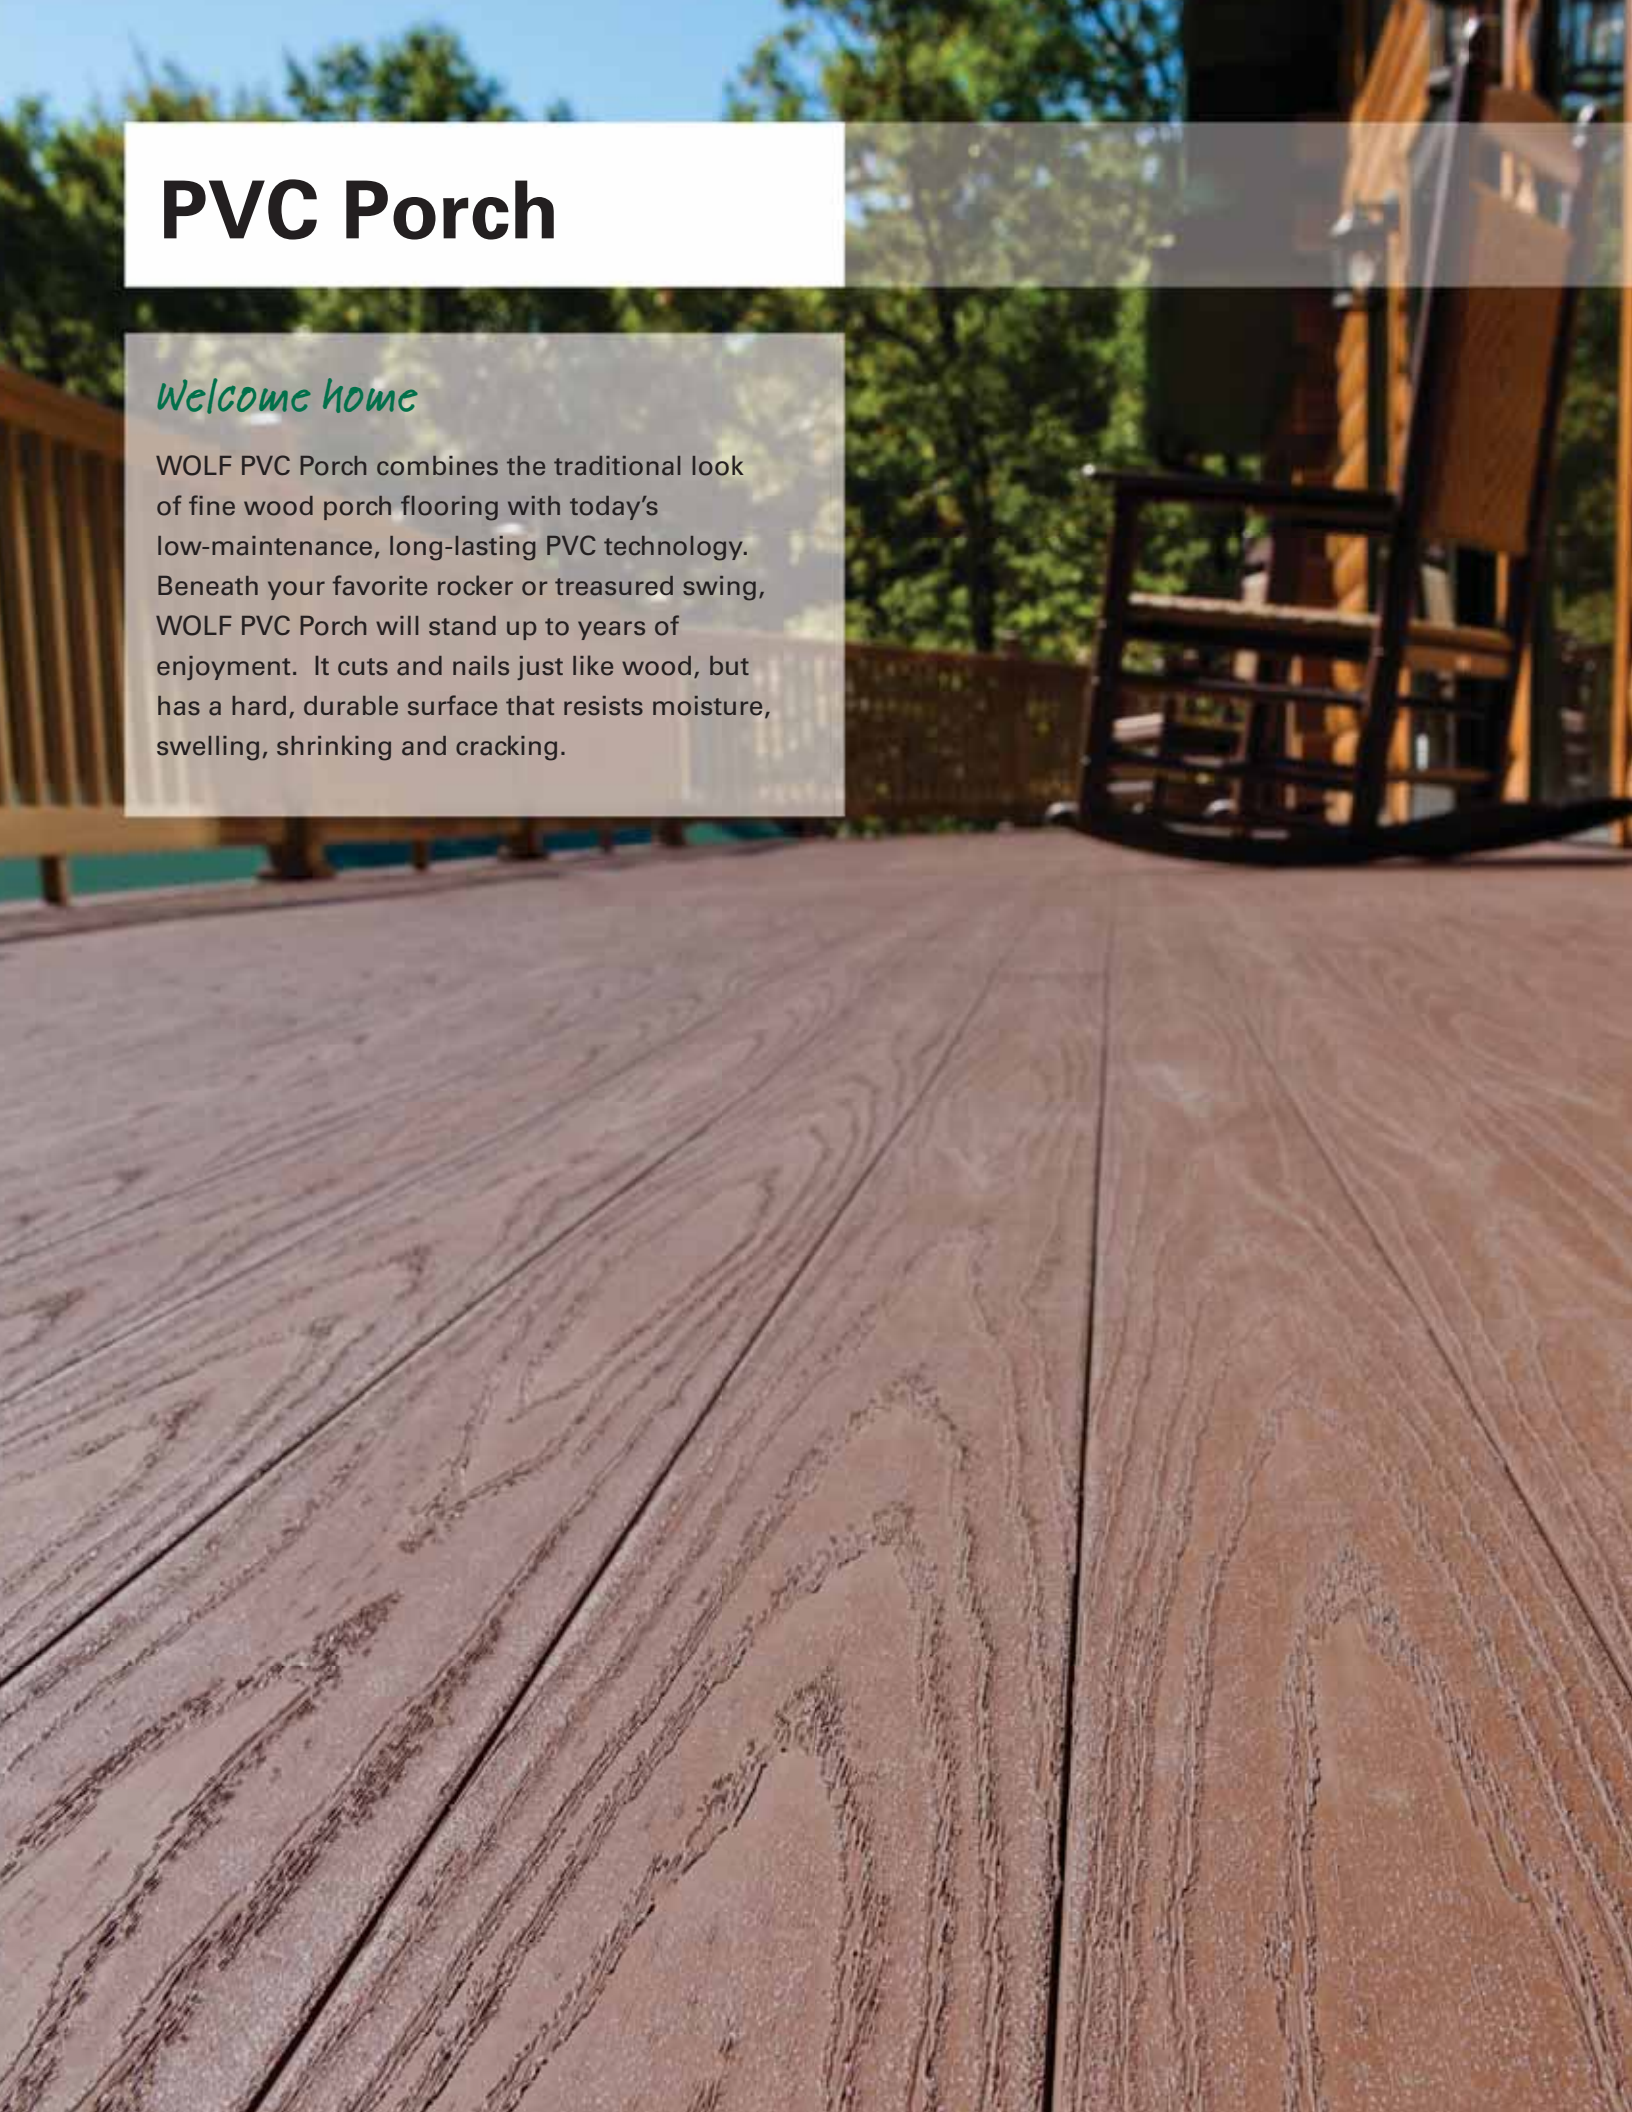

Amberwood

Rosewood

For more information, including installation instructions, visit www.wolfhomeproducts.com

PVC Porch

Welcome home

WOLF PVC Porch combines the traditional look of fine wood porch flooring with today's low-maintenance, long-lasting PVC technology. Beneath your favorite rocker or treasured swing, WOLF PVC Porch will stand up to years of enjoyment. It cuts and nails just like wood, but has a hard, durable surface that resists moisture, swelling, shrinking and cracking.

WOLF PVC Porch

Estate Series

- Cellular PVC core is virtually impervious to moisture, mold and mildew
- Durable PVC cap stock provides optimal UV protection against fading
- Will not rot, split, crack or warp
- Lightweight
- Installs like Tongue & Groove flooring using regular tools
- Exceptionally durable
- 100% recyclable

Board sizes: 1" x 3 1/8" planks available in 10', 12' and 16' lengths

Accessories: Matching quarter round and bullnose edge trim

Quarrystone

Cheyenne

Americana Series

- 100% Celuka cellular PVC
- Mold and mildew resistant
- Ideal replacement for pine and fir porch flooring
- Paintable
- Will not rot, split, crack or warp
- Solid color throughout
- Reversible – Brushed and Woodgrain
- Installs like Tongue & Groove flooring using regular tools
- Exceptionally durable
- 100% recyclable