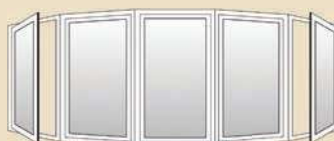

Open up your living space by adding top-of-the-line 3-D depth and light that provides improved energy efficiency, maintenance-free durability, and increased ventilation. **Bow** windows appear more rounded as they are comprised of windows at a 10°, 15°, 30°, or 45° angles. **Bay** windows are window combinations that extend outward from the home at either 30° or 45° angles. We offer several features that other manufacturers charge for or omit:

- 1¼" thick furniture-grade laminated hardwood seat, head, and side jambs
- R-9 Super-Seat with high-density material to ward off condensation and energy loss
- Steel-reinforced, Comfort-Foam-filled mullions and frames
- Available in picture, double-hung, and casement models
- Plus, we pay special attention to prevent windows from snagging over time, such as a turnbuckle and chain support system to ensure stability

BOW

BAY

Bows and Bays

4-lite Bow 10° and 15°

5-lite Bow 10°

6-lite Bow 10°

3-lite Bay 10°, 15°, 30°, 45°

EXTERIOR VIEWS