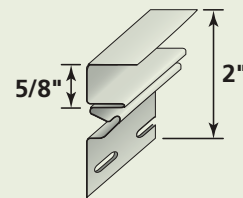

Deluxe F-Channel

Installed under eaves to hold Cornice Molding in place. Also receives soffit panels.