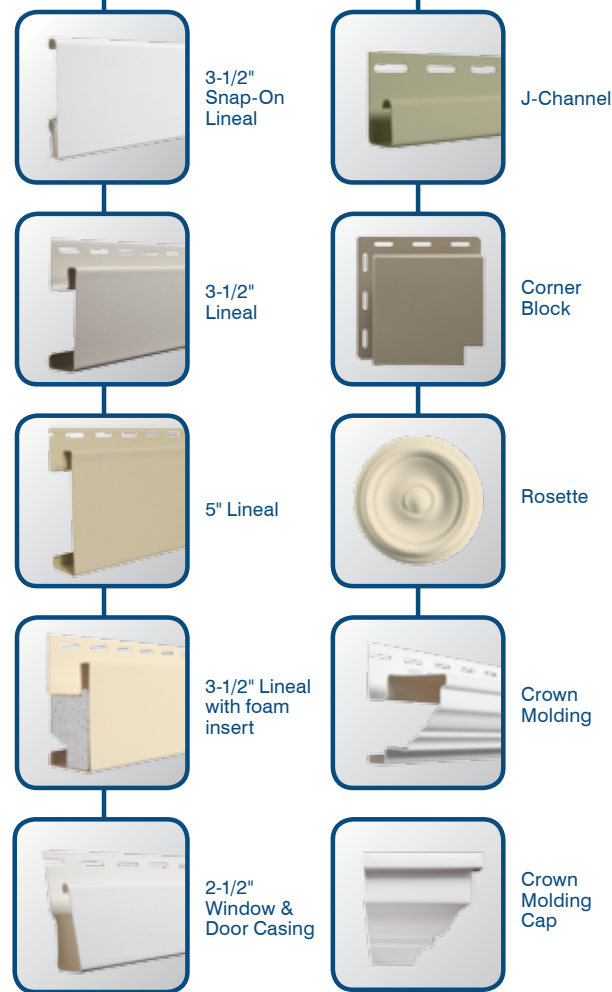

Window & Door Trim