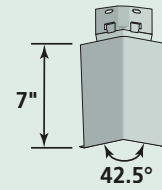

S7" Mitered Bay Window Inside Cornerpost

For use with Cedar Impressions D7" Straight Edge Perfection Shingle angles of bay windows