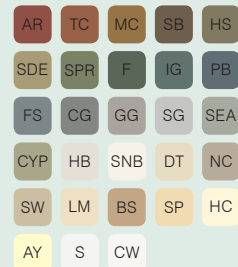

Product Code: 51432

Finish: Cedar Shake
Length: 18-1/2"
Pieces/Ctn: 20
Lin Ft/Ctn: 31
Cartons/Pallet: 18
lbs/Ctn: ≤ 21
Colors Available: