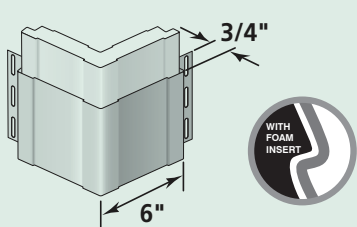

Traditional SuperCorner™ with foam insert

Wide decorative traditional corner treatment with a foam backing.

Product Code: 51420
Finish: Matte
Length: 20'
Pieces/Ctn: 6
Lin Ft/Ctn: 120
Cartons/Pallet: 9
lbs/Ctn: ≤ 77
Colors Available:

Quarter Round Insert

Installed with a universal corner starter and lineals as a decorative corner treatment for use with a 4-piece corner system.

Product Code: 51438
Finish: Matte
Length: 20'
Pieces/Ctn: 10
Lin Ft/Ctn: 200
Cartons/Pallet: 48
lbs/Ctn: ≤ 30
Colors Available: