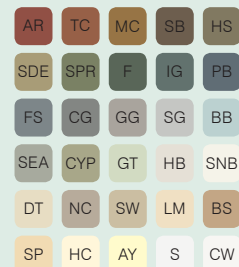

Product Code: 51453

Finish: Cedar Grain
Length: 14"
Pieces/Ctn: 20
Lin Ft/Ctn: 23' 3"
Cartons/Pallet: 32
lbs/Ctn: ≤ 10
Colors Available: