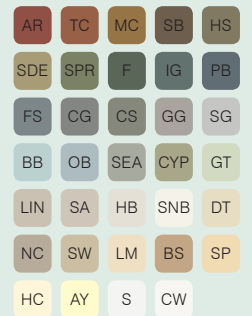

Product Code: 51445
Finish: Matte
Length: 10'
Face: 1-3/4"
Pieces/Ctn: 10
Lin Ft/Ctn: 100
Cartons/Pallet: 21
lbs/Ctn: ≤ 32
Colors Available: