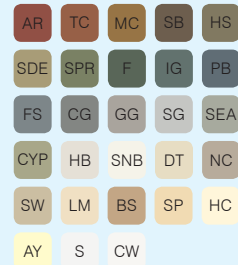

Product Code: 30141

Finish: Cedar Shake
Length: 57"
Thickness: .125"
Exposure: 14"
Projection: 1"
Panels/Ctn: 9
Squares/Ctn: .50
Cartons/Pallet: 16
lbs/Ctn: ≤ 47
Colors Available: