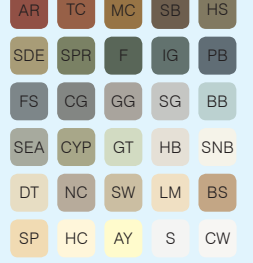

## Cedar Impressions® Double 7" Staggered Perfection Shingles

**Product Code: 30143**

Finish: Cedar Grain  
Length: 48"  
Thickness: .100"  
Exposure: 14"  
Projection: 3/4"  
Panels/Ctn: 11  
Squares/Ctn: .50  
Cartons/Pallet: 16  
lbs/Ctn: ≤ 44  
Colors Available:

## Cedar Impressions® Double 9" Staggered Rough-Split Shakes

**Product Code: 30136**

Finish: Cedar Shake  
Length: 57"  
Thickness: .125"  
Exposure: 18"  
Projection: 1"  
Panels/Ctn: 7  
Squares/Ctn: .50  
Cartons/Pallet: 16  
lbs/Ctn: ≤ 50  
Colors Available:

## Cedar Impressions® Double 6-1/4" Half-Round Shingles

**Product Code: 30128**

Finish: Cedar Grain  
Length: 32"  
Thickness: .100"  
Exposure: 12-1/2"  
Projection: 3/4"  
Panels/Ctn: 12  
Squares/Ctn: .333  
Cartons/Pallet: 16  
lbs/Ctn: ≤ 27  
Colors Available: