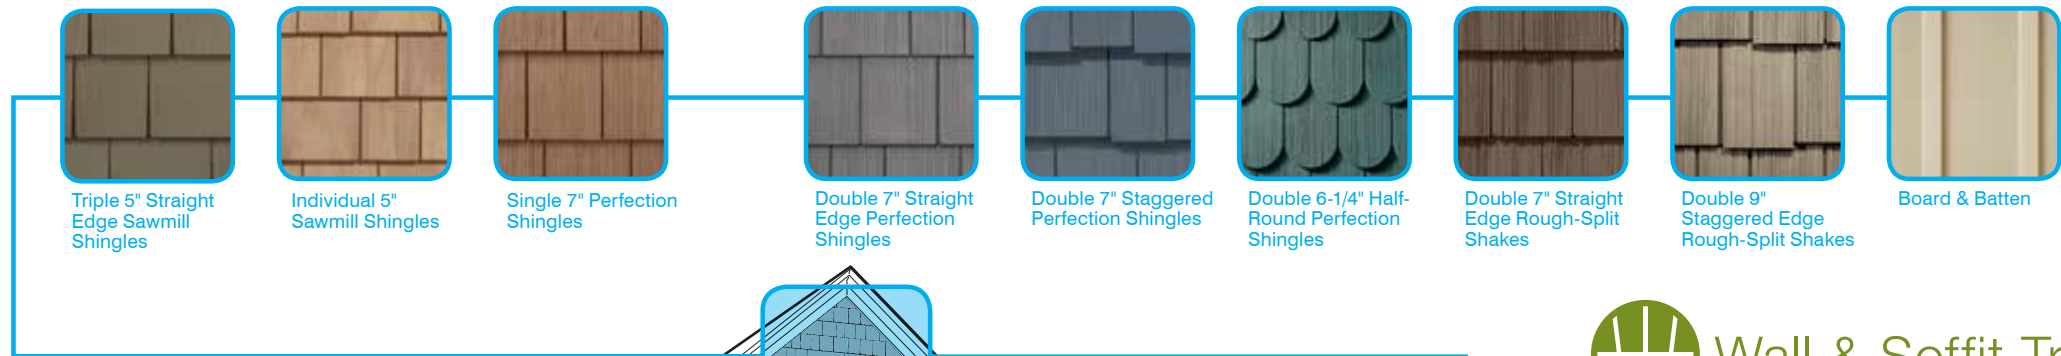

CertainTeed has the most complete siding accessory line in the industry. Virtually every installation challenge imaginable can be addressed with CertainTeed's extensive assortment.

Using the proper accessories can make for an ease of installation, but that's not all. Choosing the proper accessories can guarantee optimum performance, design flexibility and aesthetic enhancement. For detailed installation information, please refer to the CertainTeed Vinyl Siding Installation Guide (CTS205).

Accents Cedar Impressions® and Board & Batten