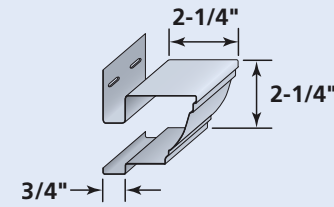

Crown Molding

Used in conjunction with 5" or 3-1/2" lineals and 3/4" J-channel to create a custom molded window or door header.

Product Code: 55804

Finish: Matte
Length: 10'
Pieces/Ctn: 10
Lin Ft/Ctn: 100
Cartons/Pallet: 12
lbs/Ctn: ≤ 35
Colors Available:

S CW