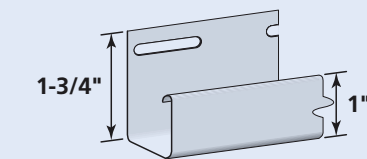

J-Channel

Universal siding and soffit receiving channel for use around utility openings, under eaves, etc. Available in 3/8" (50306), 1/2" (50305), 5/8" (50310), 3/4" (50303), 1" (50302) and 1-1/4" (50301) widths.