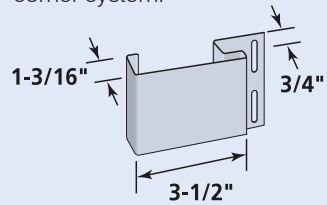

3-1/2" Lineal

For use with a new construction and remodeling window and door starter around windows and doors as a casing. The 3/4" channel receives siding panels. Can also be used to create a corner system.