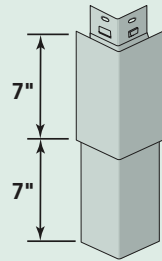

D7" Straight Edge Rough-Split Mitered Cornerpost

For use with Cedar Impressions D7" Straight Edge Rough-Split Shakes