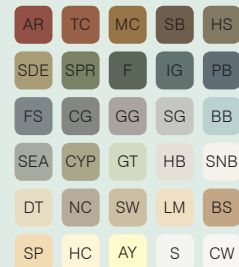

Product Code: 51448

Finish: Cedar Grain
Length: 14"
Pieces/Ctn: 20
Lin Ft/Ctn: 23' 3"
Cartons/Pallet: 32
lbs/Ctn: ≤ 14
Colors Available: