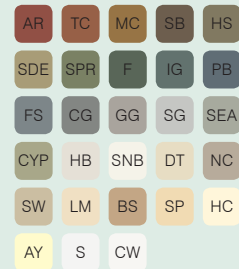

Product Code: 51406

Finish: Sawmill
Pieces/Ctn: 32
Lin Ft/Ctn: 40'
Cartons/Pallet: 12
lbs/Ctn: ≤ 17
Colors Available: