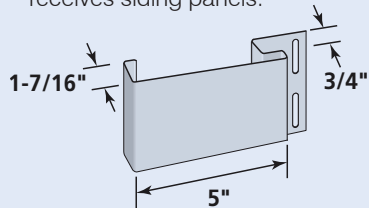

5" Lineal

Two lineals create a corner system when installed with a Corner Starter and a corner insert. Can also be used with a window starter strip as a window/door casing. The 3/4" channel receives siding panels.

Product Code: 54712

Finish: Matte
Length: 20'
Pieces/Ctn: 10
Lin Ft/Ctn: 200
Cartons/Pallet: 15
lbs/Ctn: ≤ 64
Colors Available:

HB SB DT NC SW
S CW