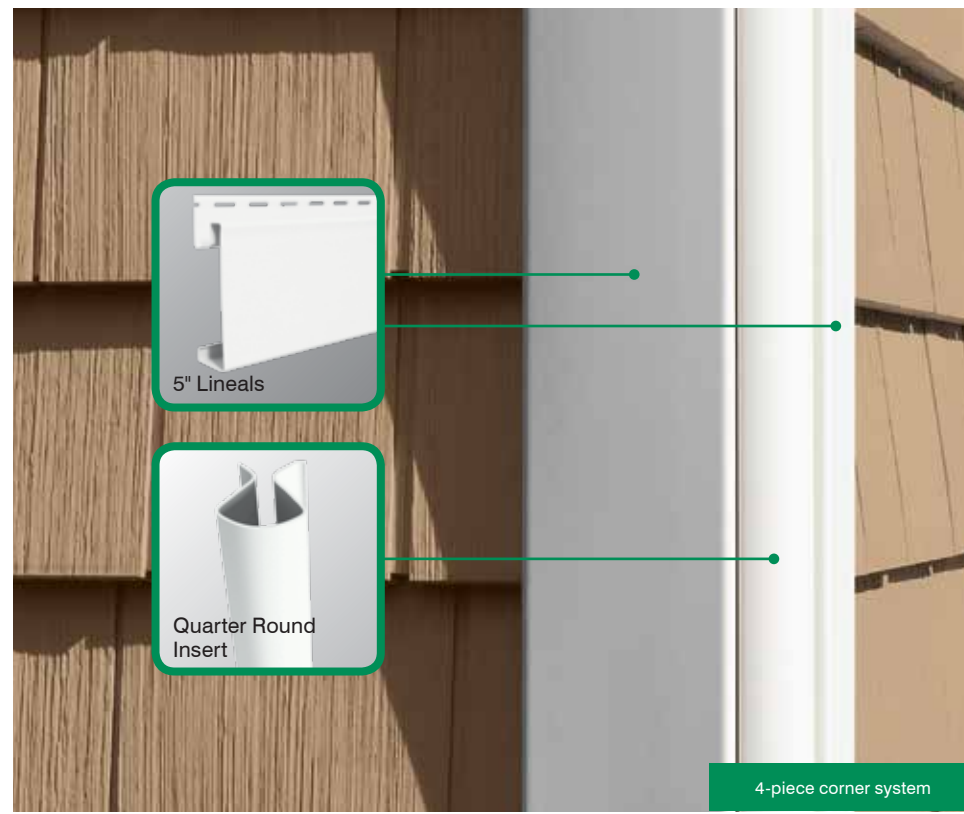

5" Lineals

Quarter Round Insert