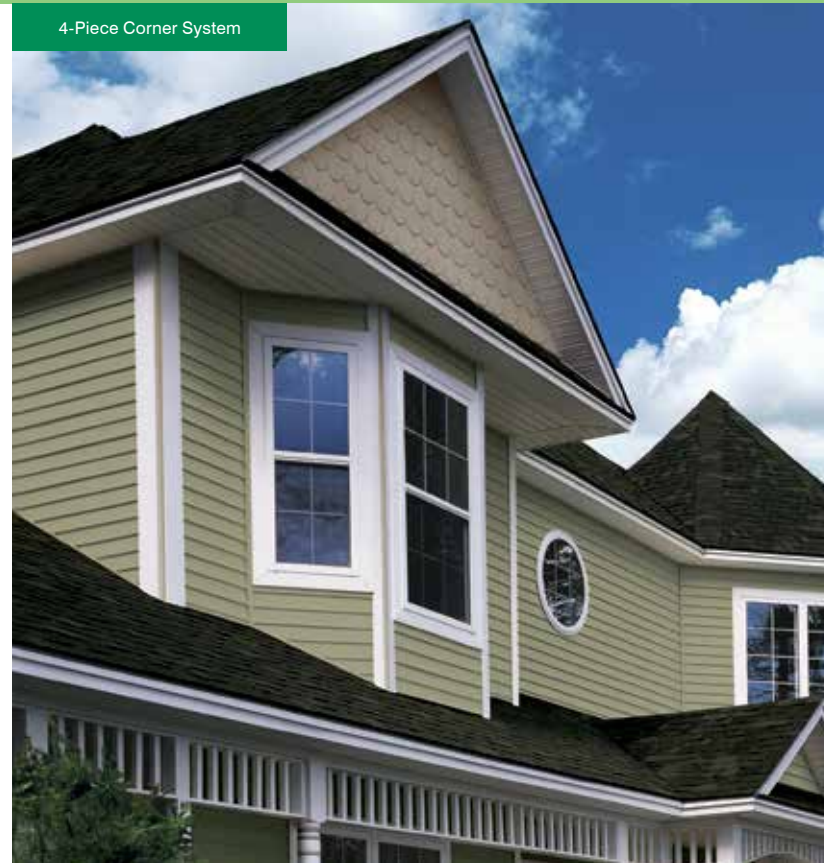

Beaded SuperCorner

4-Piece Corner System