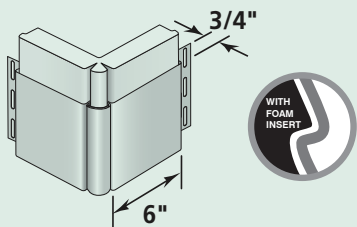

Beaded SuperCorner™ with foam insert

Wide decorative beaded corner treatment with foam backing.

Product Code: 51416
Finish: Matte
Length: 20'
Pieces/Ctn: 6
Lin Ft/Ctn: 120
Cartons/Pallet: 8
lbs/Ctn: ≤ 95
Colors Available: