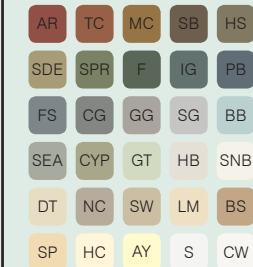

Product Code: 51455

Finish: Cedar Grain
Length: 7"
Pieces/Ctn: 20
Lin Ft/Ctn: 11' 8"
Cartons/Pallet: 75
lbs/Ctn: ≤ 5
Colors Available: