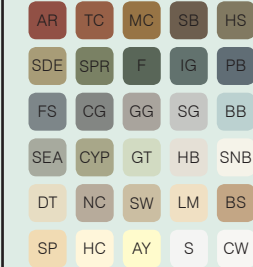

Product Code: 51454

Finish: Cedar Grain
Length: 7"
Pieces/Ctn: 20
Lin Ft/Ctn: 11' 8"
Cartons/Pallet: 75
lbs/Ctn: ≤ 6
Colors Available: