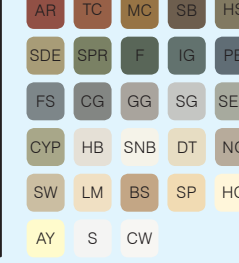

Product Code: 30136

Finish: Cedar Shake
Length: 57"
Thickness: .125"
Exposure: 18"
Projection: 1"
Panels/Ctn: 7
Squares/Ctn: .50
Cartons/Pallet: 16
lbs/Ctn: ≤ 50
Colors Available: