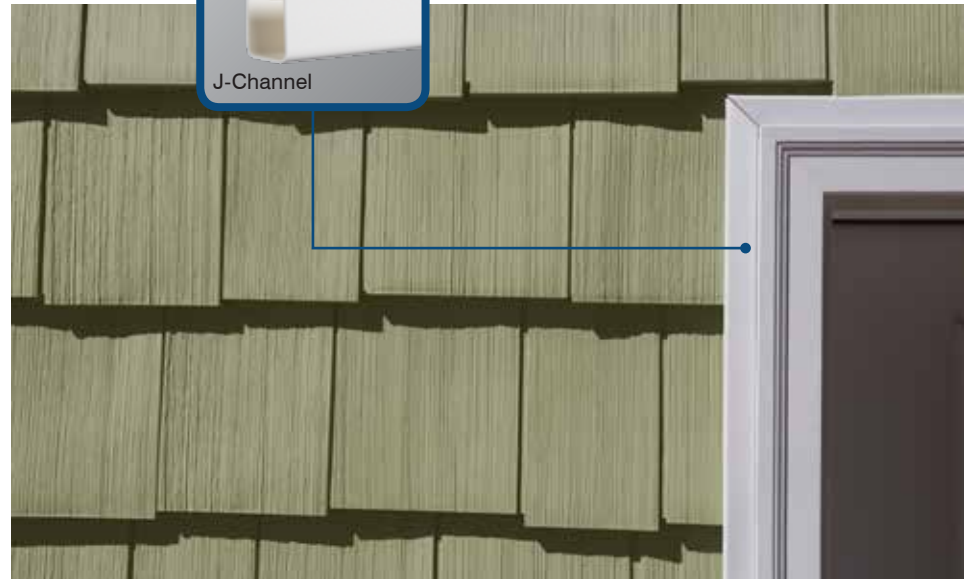

Explore Your Options

From window and door casing to lineals, CertainTeed offers a complete selection of virtually maintenance-free Vinyl Carpentry® to define your home.

Using combinations of lineals or adding a corner block offers that little touch to add personality on any home.

Fast facts:
Rosettes are circular decorative elements found in early Greek monuments, but also found on Federal-style architecture homes built in the early 17th/late 18th century.
Crown molding dates back to the time of the ancient Greeks and Romans, used for "crowning" an architectural element.