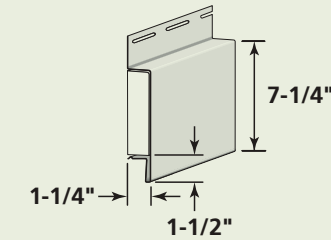

Select Your Products

Cornice Molding

Held in place by the Deluxe F-Channel or L-Receiver, this accessory hides the installation of the topmost siding panels.

Product Code: 55817

Finish: Matte
Length: 12' 6"
Pieces/Ctn: 10
Lin Ft/Ctn: 125
Cartons/Pallet: 64
lbs/Ctn: ≤ 16
Colors Available:

Cornice Molding Cornerpost Cap

Used to cap Cornice Molding over Mitered Cornerposts.

Product Code: 55808

Finish: Matte
Pieces/Ctn: 20
Cartons/Pallet: 120
lbs/Ctn: ≤ 1
Colors Available:

Cornice Receiver

Installed under the eaves to hold the Cornice Molding. Also receives Band Board and Finish Board.

Product Code: 55812

Finish: Matte
Length: 12' 6"
Pieces/Ctn: 24
Lin Ft/Ctn: 300
Cartons/Pallet: 35
lbs/Ctn: ≤ 28
No Color

Finish Board

A 3-1/2" top molding piece with a 1-1/4" projection designed for use with CedarBoards Insulated Siding.

Product Code: 55815

Finish: Rough Cedar
Length: 12' 6"
Pieces/Ctn: 10
Lin Ft/Ctn: 125
Cartons/Pallet: 49
lbs/Ctn: ≤ 19
Colors Available:

Deluxe F-Channel

Installed under eaves to hold Cornice Molding in place. Also receives soffit panels.

Product Code: 52503

Finish: Matte
Length: 12' 6"
Channel: 5/8"
Pieces/Ctn: 24
Lin Ft/Ctn: 300
Cartons/Pallet: 32
lbs/Ctn: ≤ 39
No Color

F-Channel

Receives soffit panels and helps hold 8" vinyl fascia in place. Available in 3/4" (52506) and 5/8" (52502)

Finish: Matte
Length: 12' 6"
Pieces/Ctn: 24
Lin Ft/Ctn: 300
Cartons/Pallet: 35
lbs/Ctn: ≤ 39
Colors Available: see page 36

Band Board with foam insert

A 7-1/4" wide insulated lineal that serves as a transition piece between two different styles of siding or other construction materials.

Note: Use the dual-undersill trim (56916) to accommodate the lap siding below.

Product Code: 55814