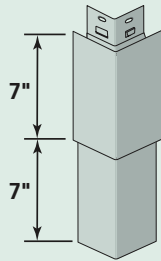

D7" Straight Edge Perfection Mitered Cornerpost

For use with Cedar Impressions D7" Straight Edge Perfection Shingles