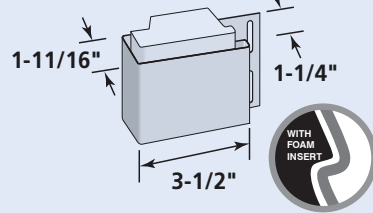

Select Your Products

3-1/2" Snap-On Lineal

Lineals snap onto 1" face J-Channel; eliminates nailing and rain tabs.

Product Code: 54709

Finish: Matte
Length: 12' 6"
Pieces/Ctn: 24
Lin Ft/Ctn: 300
Cartons/Pallet: 42
lbs/Ctn: ≤ 55
Colors Available:

S CW

3-1/2" Lineal with foam insert

For use with CedarBoards™ siding and Cedar Impressions® D9 shakes, D7 Straight Edge Shakes and Northwoods.