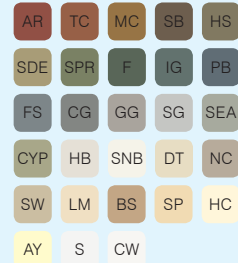

With multiple profiles of Cedar Impressions®, Board & Batten and Vertical Siding to choose from, the possible ways to accent your home are endless.

## Cedar Impressions® Triple 5" Straight Edge Sawmill Shingles

**Product Code: 30106**

Finish: Sawmill  
Length: 60"  
Thickness: .100"  
Exposure: 15"  
Projection: 3/4"  
Panels/Ctn: 8  
Squares/Ctn: .50  
Cartons/Pallet: 20  
lbs/Ctn: ≤ 43  
Colors Available:

## Cedar Impressions® Double 7" Staggered Perfection Shingles

**Product Code: 30143**

Finish: Cedar Grain  
Length: 48"  
Thickness: .100"  
Exposure: 14"  
Projection: 3/4"  
Panels/Ctn: 11  
Squares/Ctn: .50  
Cartons/Pallet: 16  
lbs/Ctn: ≤ 44  
Colors Available: