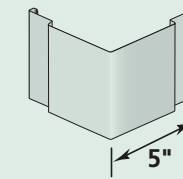

5" Corner Cap

Decorative Corner Cap that fastens to J-Channel