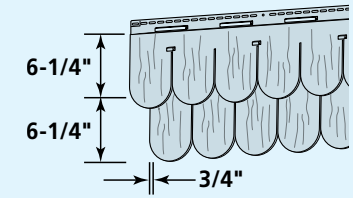

Cedar Impressions® Double 6-1/4" Half-Round Shingles