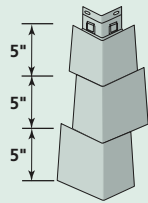

Select Your Cedar Impressions® Products

T5" Straight Edge Sawmill Offset Mitered Cornerpost

For use with Cedar Impressions T5" Straight Edge Sawmill Shingles