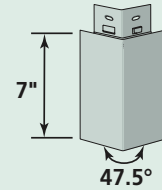

S7" Mitered Bay Window Outside Cornerpost

For use with Cedar Impressions D7" Straight Edge Perfection Shingle angles of bay windows