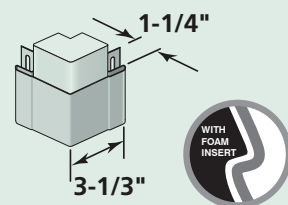

1-1/4" Cornerpost – 10' Woodgrain with foam insert

For use with CedarBoards™ siding and Cedar Impressions® D9 shakes, D7 Straight Edge Shakes and Northwoods.

Product Code: 51412
Finish: Woodgrain
Length: 10'
Face: 3-1/3"
Pieces/Ctn: 10
Lin Ft/Ctn: 100
Cartons/Pallet: 12
lbs/Ctn: ≤ 42
Colors Available: