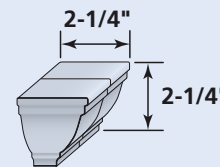

Crown Molding Cap

Seals the ends of a crown molding length.