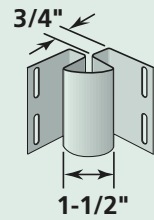

## Inside Cornerpost

Used where siding meets inside corners; provides a finished look. 3/4" channel (51436), 1-1/4" channel (51446).

Finish: Matte  
Length: 10'  
Colors Available:  
see page 36