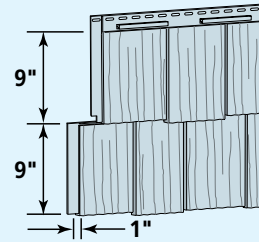

Cedar Impressions® Double 9" Staggered Rough-Split Shakes