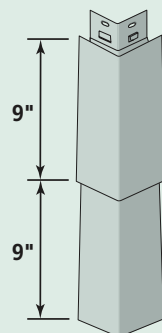

D9" Staggered Rough-Split Mitered Cornerpost

For use with Cedar Impressions D9" Staggered Rough-Split Shakes