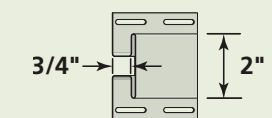

3/4" H-Bar

Joins soffit panels. Particularly useful on porch ceilings and hip roof applications.