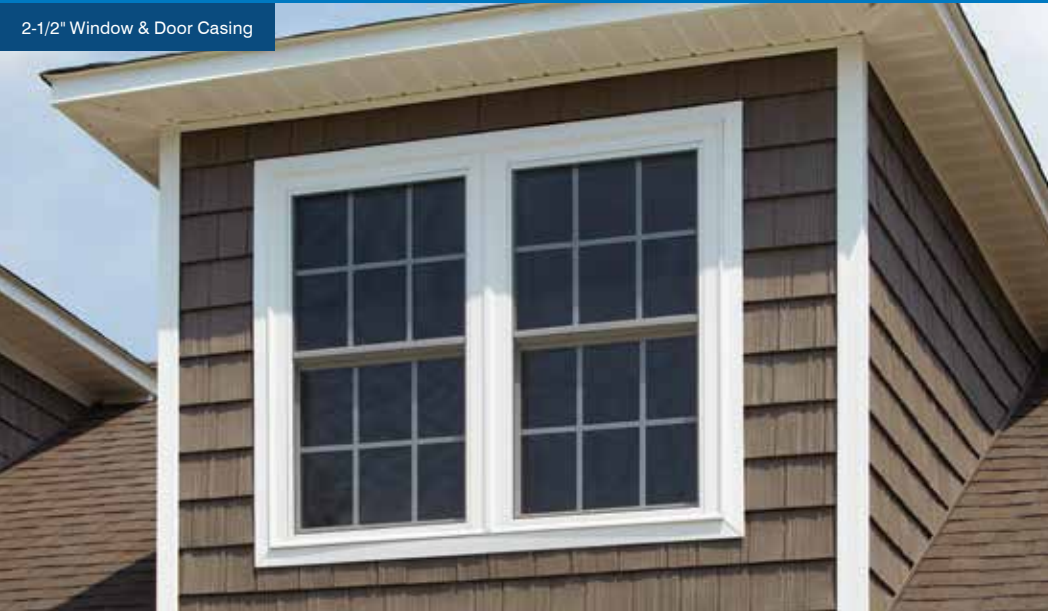

CertainTeed window and door trim puts out the welcome mat to create a lasting first impression. Lineal trim adds a wider face profile that can help unify and accent a home's exterior, adding a design element that can be both subtle and distinctive. For even more personality and charm, add crown molding, with or without a corner block & rosette above the door or window. It's a look you'll appreciate every time you cross the threshold into your beautiful home.