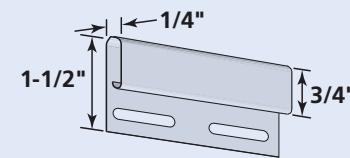

Undersill Trim

Helps secure trimmed siding panels under windows and eaves. 1/4" (56904), 3/8" for Cedar Impressions (56917).