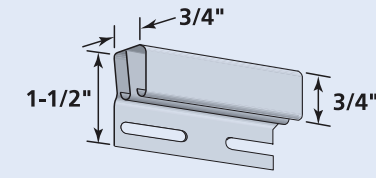

## Dual Undersill Trim

Secures trimmed siding panels under windows and eaves regardless of the profile or where in the panel face the panel has been trimmed.

**Product Code: 56916**

Finish: Matte  
Length: 12' 6"  
Pieces/Ctn: 12  
Lin Ft/Ctn: 150  
Cartons/Pallet: 84  
lbs/Ctn: ≤ 22  
Colors Available: