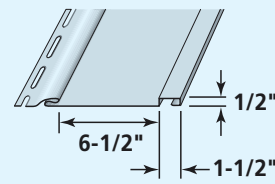

Single 8" Vertical Board & Batten - 10' / 12' 6"