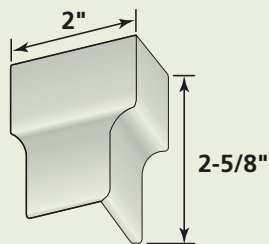

Cornice Molding Cornerpost Cap

Used to cap Cornice Molding over Mitered Cornerposts.