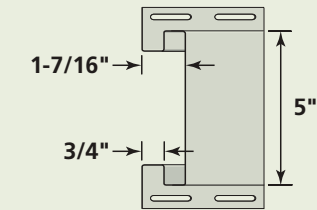

5" Double Channel Lineal

Exposure matches 5" window and door surround lineals.