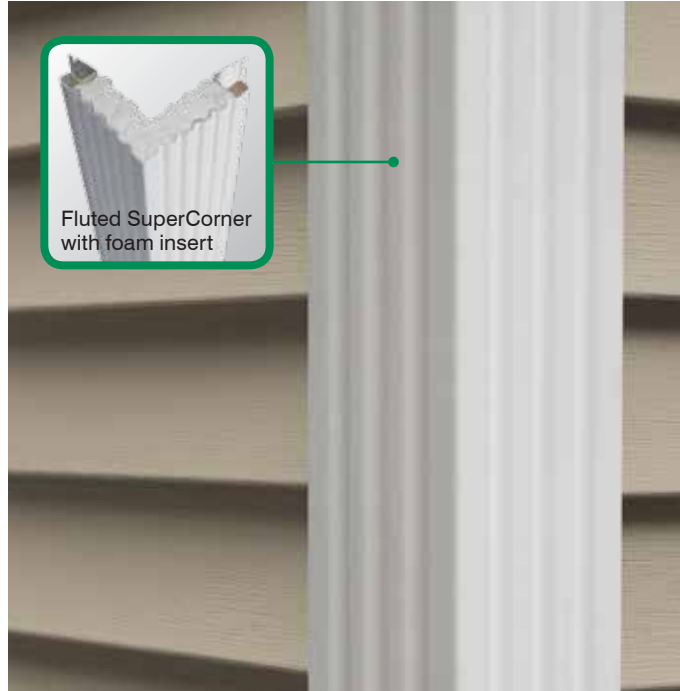

Fluted SuperCorner with foam insert