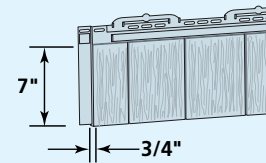

Cedar Impressions® Single 7" Straight Edge Perfection Shingles