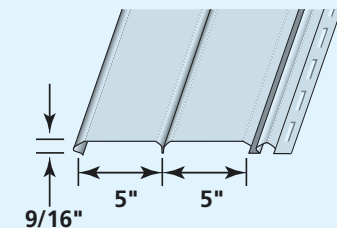

Chamfer Board™ Double 5" Solid Vertical

Product Code: 32100

Finish: Brushed
Length: 12'
Thickness: .044"
Exposure: 10"
Projection: 9/16"
Panels/Ctn: 20
Squares/Ctn: 2
Cartons/Pallet: 14
lbs/Ctn: ≤ 77
Colors Available:

Accents