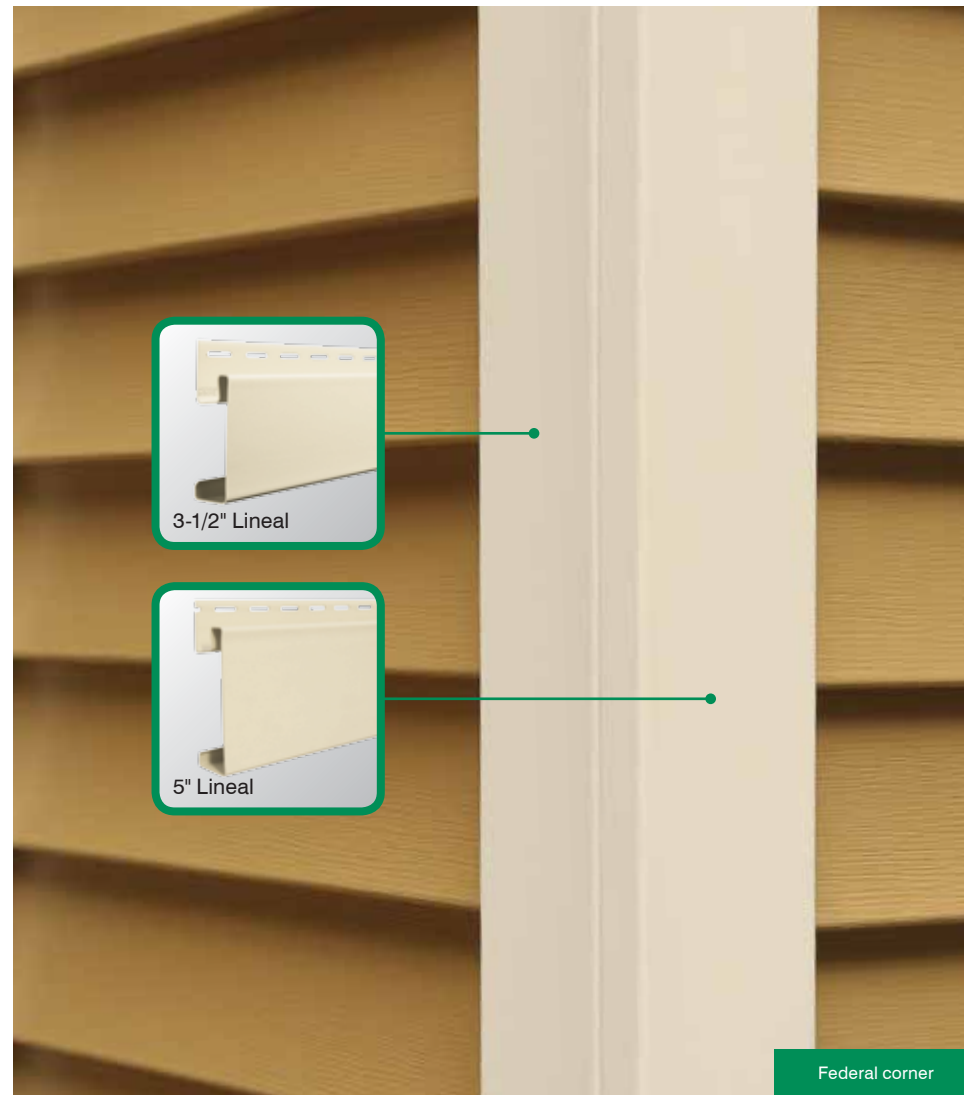

4-piece corner system

5" Lineal

Federal corner

3-1/2" Lineal