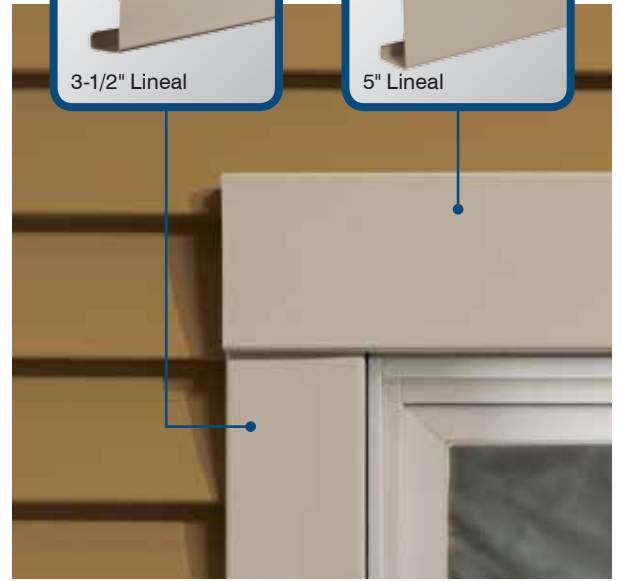

Explore Your Options

From window and door casing to lineals, CertainTeed offers a complete selection of virtually maintenance-free Vinyl Carpentry® to define your home.

Using combinations of lineals or adding a corner block offers that little touch to add personality on any home.

Fast facts:
Rosettes are circular decorative elements found in early Greek monuments, but also found on Federal-style architecture homes built in the early 17th/late 18th century.
Crown molding dates back to the time of the ancient Greeks and Romans, used for "crowning" an architectural element.