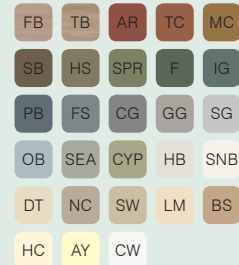

Select Your Products

Cornerpost

Standard corner receives siding panels. Available with 3/4" receiving channels (51401 / 51402 / 51458 / 51404) and 1" receiving channel with 3-1/2" flat face (51409).

Colors Available:
see page 36

Inside Cornerpost

Used where siding meets inside corners; provides a finished look. 3/4" channel (51436), 1-1/4" channel (51446).

Finish: Matte
Length: 10'
Colors Available:
see page 36

1-1/4" Traditional SuperCorner™ with foam insert

Can be used with CedarBoards siding and Cedar Impressions D9 Shakes, D7 Straight Edge Shakes and Northwoods.

Product Code: 51447
Finish: Matte
Length: 20'
Pieces/Ctn: 6
Lin Ft/Ctn: 120
Cartons/Pallet: 8
lbs/Ctn: ≤ 80
Colors Available:

5" Corner Cap

Decorative Corner Cap that fastens to J-Channel

Product Code: 51440
Finish: Matte
Length: 10'
Pieces/Ctn: 5
Lin Ft/Ctn: 50
Cartons/Pallet: 20
lbs/Ctn: ≤ 24
Colors Available:

Fluted Corner

Standard corner with fluted design.

Product Code: 51423
Finish: Matte
Length: 10'
Face: 3-1/2"
Pieces/Ctn: 10
Lin Ft/Ctn: 100
Cartons/Pallet: 12
lbs/Ctn: ≤ 48
Colors Available:

Beaded SuperCorner™ with foam insert

Wide decorative beaded corner treatment with foam backing.

Product Code: 51416
Finish: Matte
Length: 20'
Pieces/Ctn: 6
Lin Ft/Ctn: 120
Cartons/Pallet: 8
lbs/Ctn: ≤ 95
Colors Available:

Fluted SuperCorner™ with foam insert

Fluted corner with foam backing.

Product Code: 51424
Finish: Matte
Length: 20'
Pieces/Ctn: 6
Lin Ft/Ctn: 120
Cartons/Pallet: 10
lbs/Ctn: ≤ 81
Colors Available:

Bay Window Cornerpost

Adapts to odd angles of bay windows.

Product Code: 51445
Finish: Matte
Length: 10'
Face: 1-3/4"
Pieces/Ctn: 10
Lin Ft/Ctn: 100
Cartons/Pallet: 21
lbs/Ctn: ≤ 32
Colors Available:

1-1/4" Cornerpost – 10' Woodgrain with foam insert