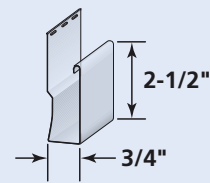

2-1/2" Window & Door Casing

A wide face J-channel with accentuates windows and doors. Designed to accommodate new construction window flanges and fit snugly against window and door frames.