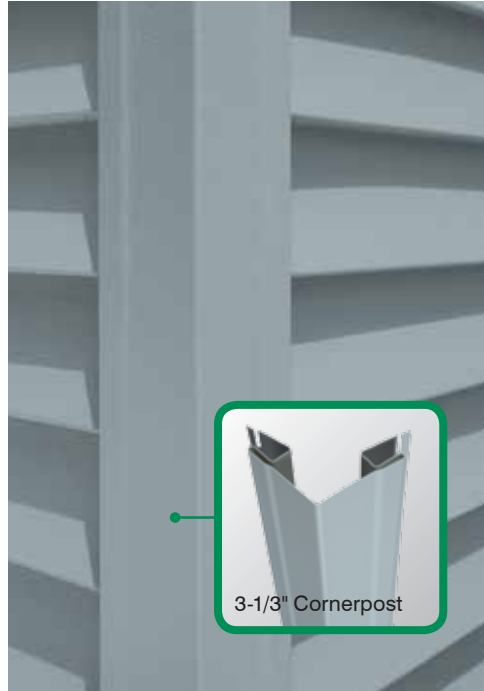

Fluted SuperCorner with foam insert

3-1/3" Cornerpost