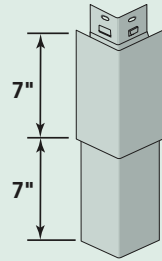

D7" Staggered Perfection Mitered Cornerpost

For use with Cedar Impressions D7" Staggered Perfection Shingles