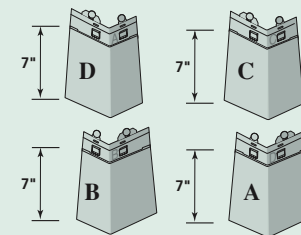

S7" 4-piece Offset, Outside Corner Posts

For use with Cedar Impressions S7" Straight Edge Perfection Shingles

Product Code: 51459

Finish: Cedar Grain
Length: 4 pieces - 7" ea.
Pieces/Ctn: 40
Lin Ft/Ctn: 23' 4"
Cartons/Pallet: 24
lbs/Ctn: ≤ 15
Colors Available: