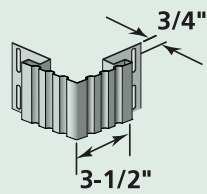

Fluted Corner

Standard corner with fluted design.

Product Code: 51423
Finish: Matte
Length: 10'
Face: 3-1/2"
Pieces/Ctn: 10
Lin Ft/Ctn: 100
Cartons/Pallet: 12
lbs/Ctn: ≤ 48
Colors Available: