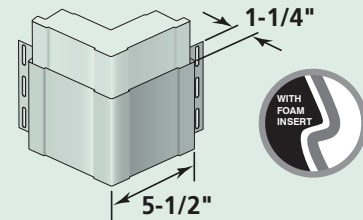

1-1/4" Traditional SuperCorner™ with foam insert

Can be used with CedarBoards siding and Cedar Impressions D9 Shakes, D7 Straight Edge Shakes and Northwoods.

Product Code: 51447
Finish: Matte
Length: 20'
Pieces/Ctn: 6
Lin Ft/Ctn: 120
Cartons/Pallet: 8
lbs/Ctn: ≤ 80
Colors Available: