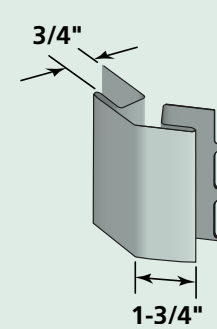

Bay Window Cornerpost

Adapts to odd angles of bay windows.