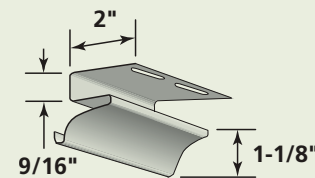

Soffit Cove Trim

A decorative soffit receiver.

Product Code: 52501

Finish: Matte
Length: 12' 6"
Channel: 1/2"
Pieces/Ctn: 24
Lin Ft/Ctn: 300
Cartons/Pallet: 24
lbs/Ctn: ≤ 49
Colors Available: