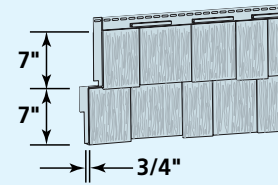

Cedar Impressions® Double 7" Staggered Perfection Shingles