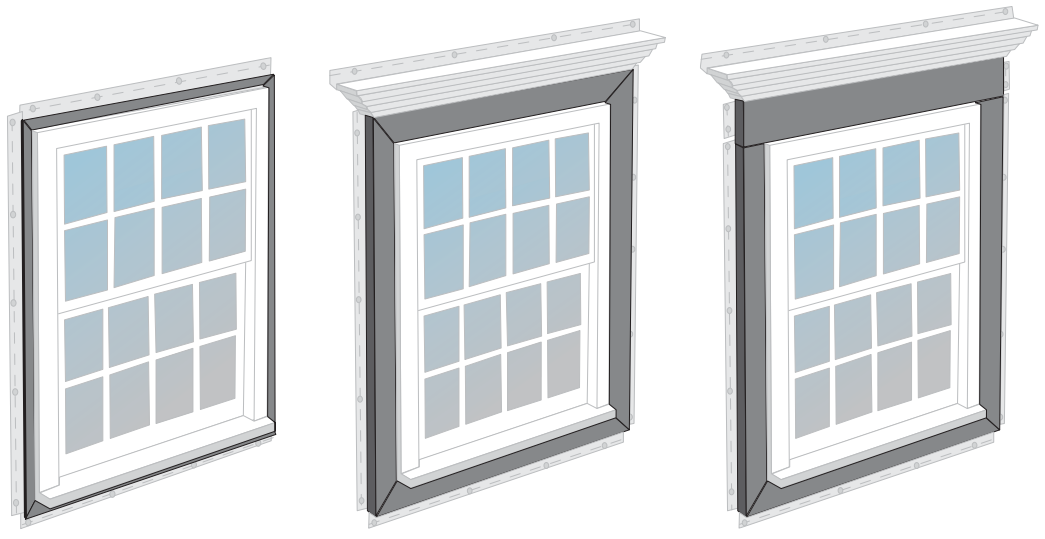

Explore Your Options

From window and door casing to lineals, CertainTeed offers a complete selection of virtually maintenance-free Vinyl Carpentry® to define your home.

Using combinations of lineals or adding a corner block offers that little touch to add personality on any home.

Fast facts:
Rosettes are circular decorative elements found in early Greek monuments, but also found on Federal-style architecture homes built in the early 17th/late 18th century.
Crown molding dates back to the time of the ancient Greeks and Romans, used for "crowning" an architectural element.

Simple
3/4" pocket J-channel surround.

More Definition
Crown molding and crown molding end caps with 3-1/2" lineal header and 3-1/2" lineal surrounds.

Classic Enhancement
Crown molding and crown molding end caps with 5" lineal header, 5" header end caps* and 3-1/2" lineal surrounds.