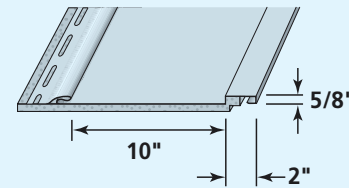

Single 12" Insulated Vertical Board & Batten - 10'