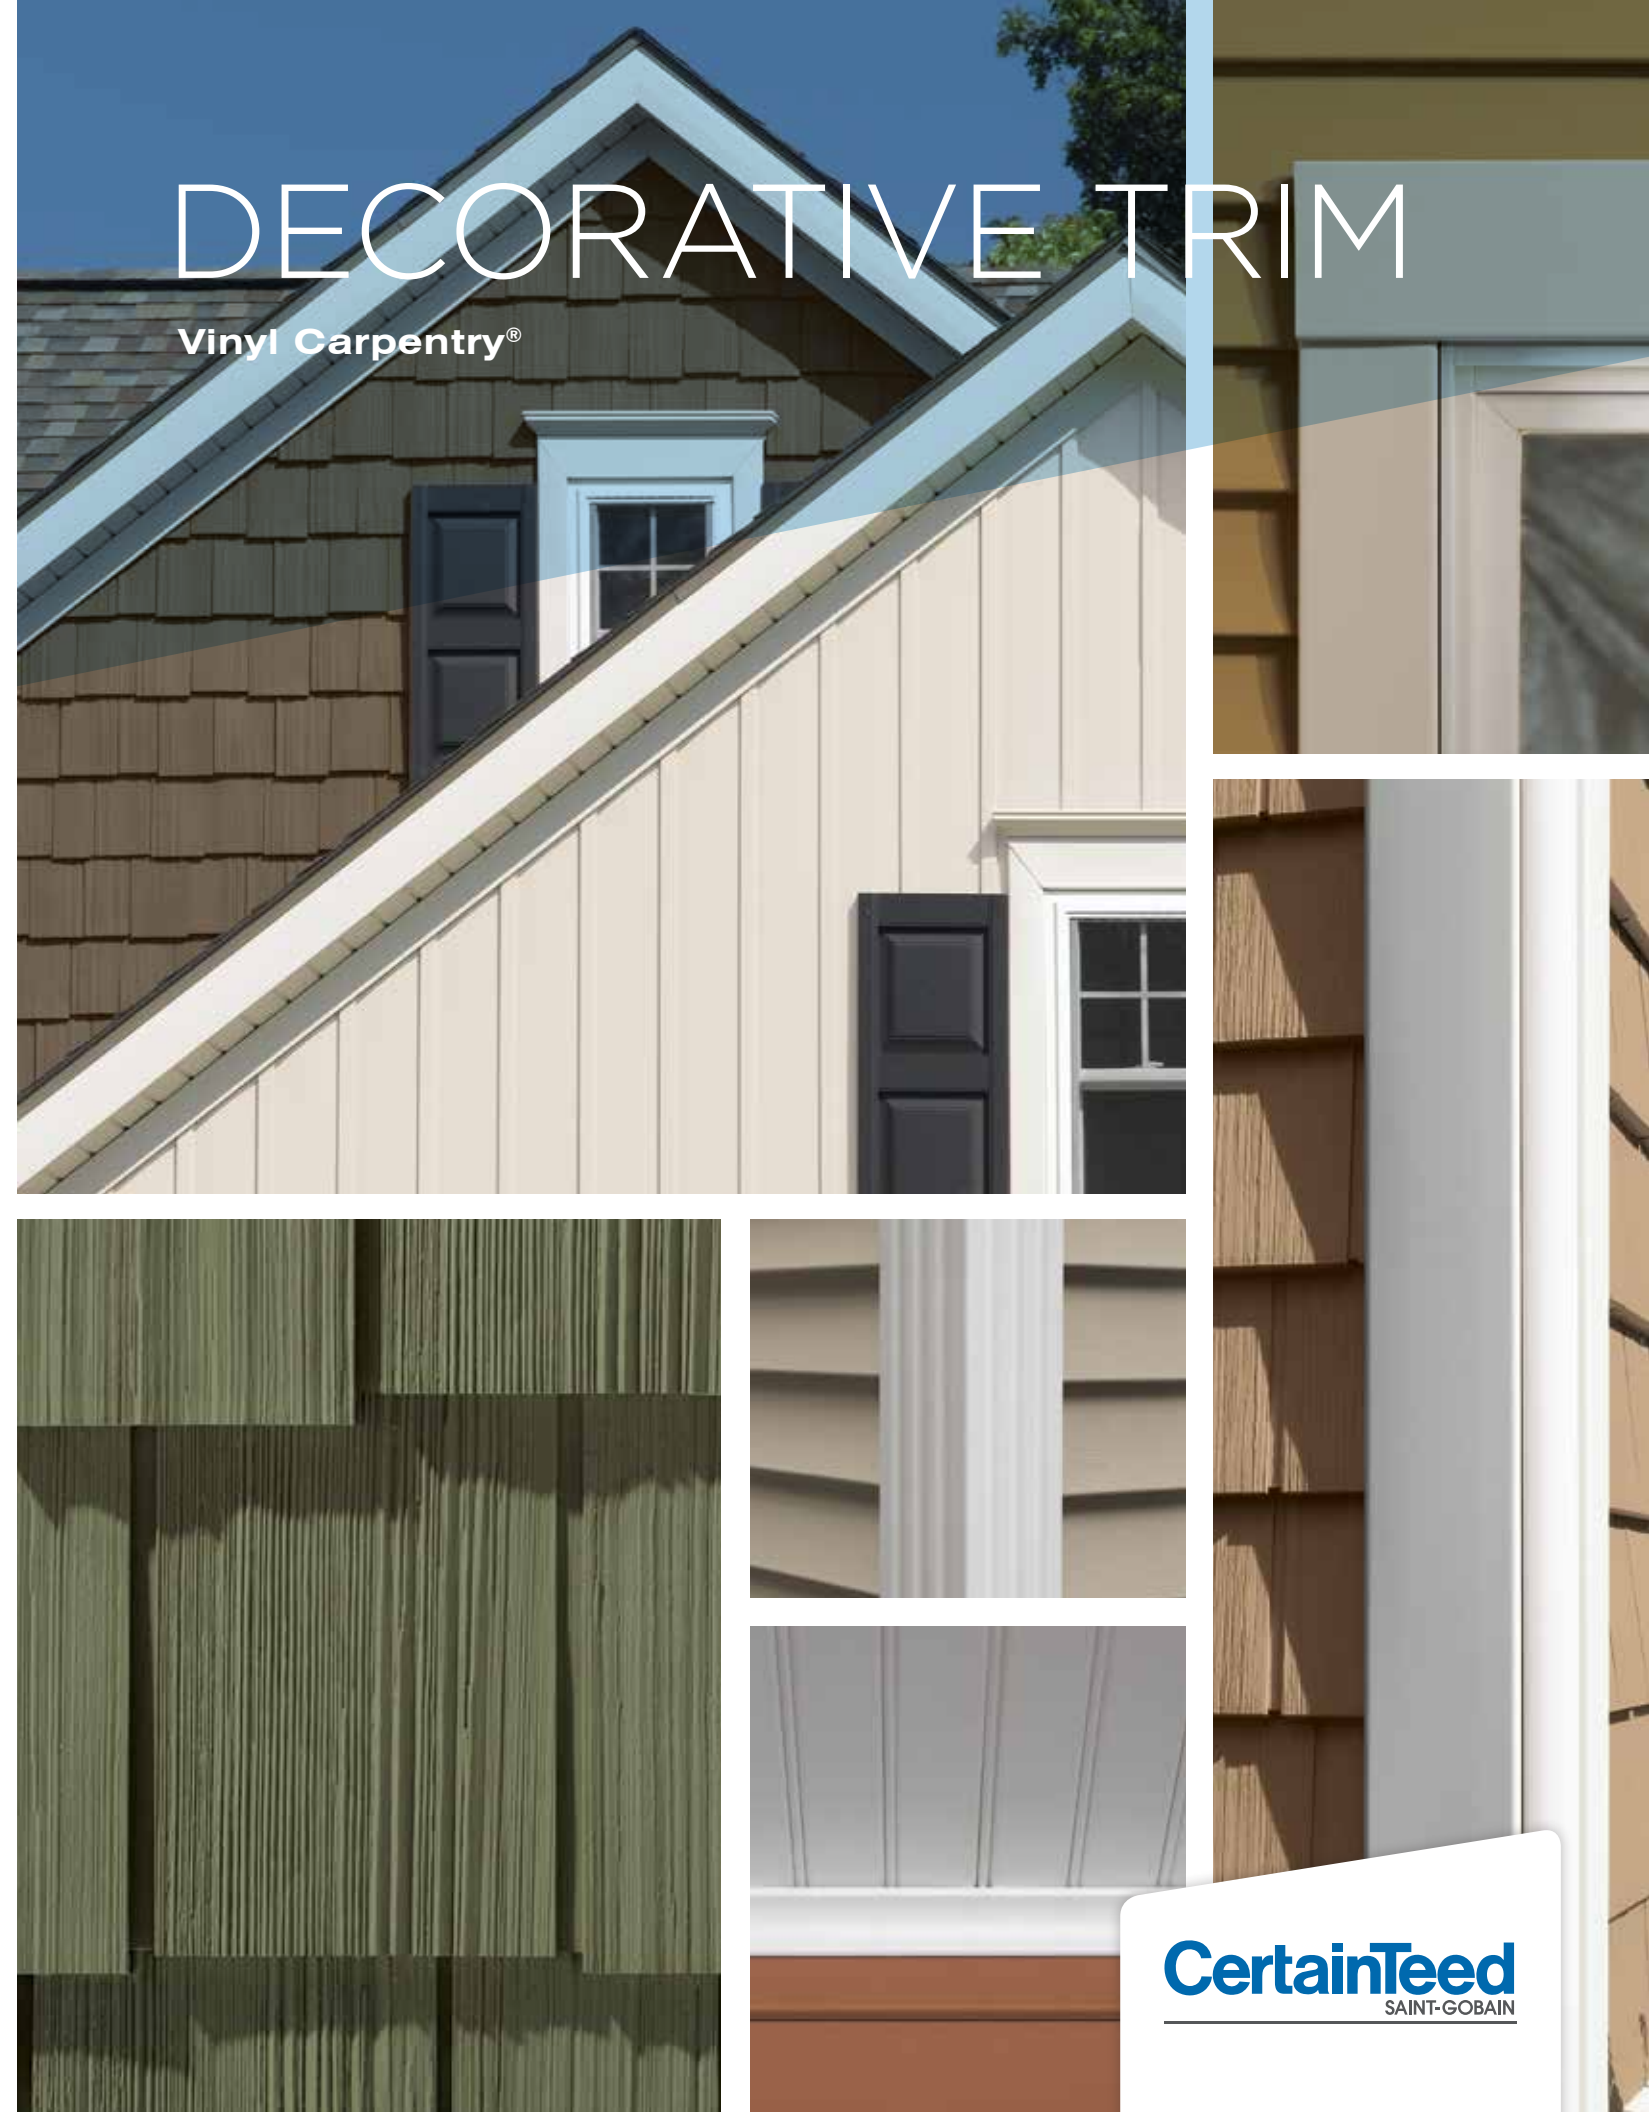

# DECORATIVE TRIM

Vinyl Carpentry®

Certa-Snap® Wrap Post Wrap System

3-1/2" Cornerpost

J-Channel

J-Channel with Aluminum Rake

From Simple...

... to Stunning!