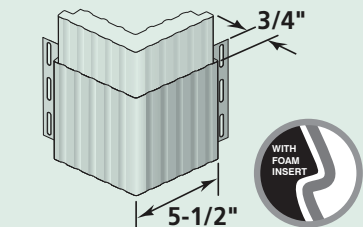

Fluted SuperCorner™ with foam insert

Fluted corner with foam backing.

Product Code: 51424
Finish: Matte
Length: 20'
Pieces/Ctn: 6
Lin Ft/Ctn: 120
Cartons/Pallet: 10
lbs/Ctn: ≤ 81
Colors Available: