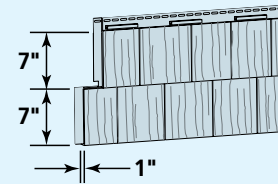

Cedar Impressions® Double 7" Straight Edge Rough-Split Shakes