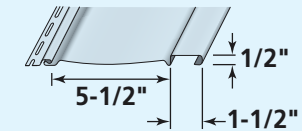

Single 7" Vertical Board & Batten - 10'