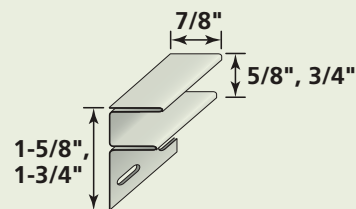

F-Channel

Receives soffit panels and helps hold 8" vinyl fascia in place. Available in 3/4" (52506) and 5/8" (52502)

Finish: Matte
Length: 12' 6"
Pieces/Ctn: 24
Lin Ft/Ctn: 300
Cartons/Pallet: 35
lbs/Ctn: ≤ 39
Colors Available: see page 36

Band Board with foam insert

A 7-1/4" wide insulated lineal that serves as a transition piece between two different styles of siding or other construction materials.

Note: Use the dual-undersill trim (56916) to accommodate the lap siding below.