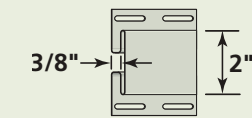

3/8" H-Bar

Joins soffit panels. Particularly useful on porch ceilings and hip roof applications.