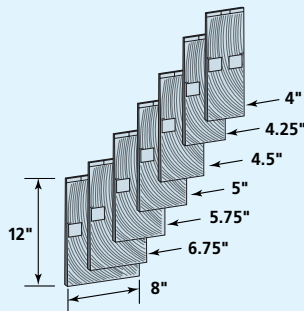

Individual 5" Sawmill Shingles

Product Code: 30105

Finish: Sawmill
Length: 7 Sizes: 4", 4.25", 4.5", 5", 5.75", 6.75", 8"
Thickness: .090"
Exposure: 5"
Projection: Shingle is 1/2", installs in 1" accessory
Panels/Ctn: 128
Squares/Ctn: .25
Cartons/Pallet: 32
lbs/Ctn: ≤ 33
Colors Available: