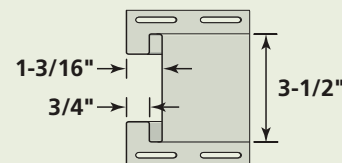

3-1/2" Double Channel Lineal

Exposure matches 3-1/2" window and door surround lineals.