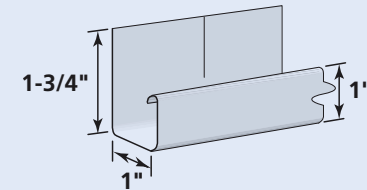

3/4" Flexible J-Channel

Specialized 3/4" siding receiving trim; particularly useful around curved windows and ventilation treatments.