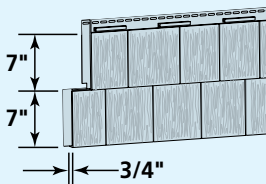

## Cedar Impressions® Double 7" Straight Edge Perfection Shingles

**Product Code: 30138**

Finish: Cedar Grain  
Length: 48"  
Thickness: .100"  
Exposure: 14"  
Projection: 3/4"  
Panels/Ctn: 11  
Squares/Ctn: .50  
Cartons/Pallet: 16  
lbs/Ctn: ≤ 42  
Colors Available: