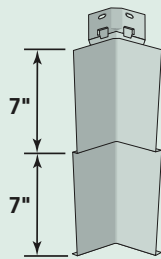

D7" Straight Edge Perfection Mitered Inside Cornerpost

For use with Cedar Impressions D7" Straight Edge Perfection Shingles