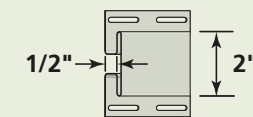

1/2" H-Bar

Joins soffit panels. Particularly useful on porch ceilings and hip roof applications.