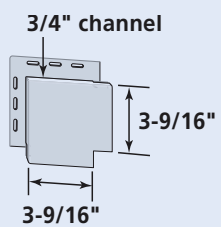

3-1/2" Corner Block Channel

Fits at window corners and receives 3-1/2" lineals.